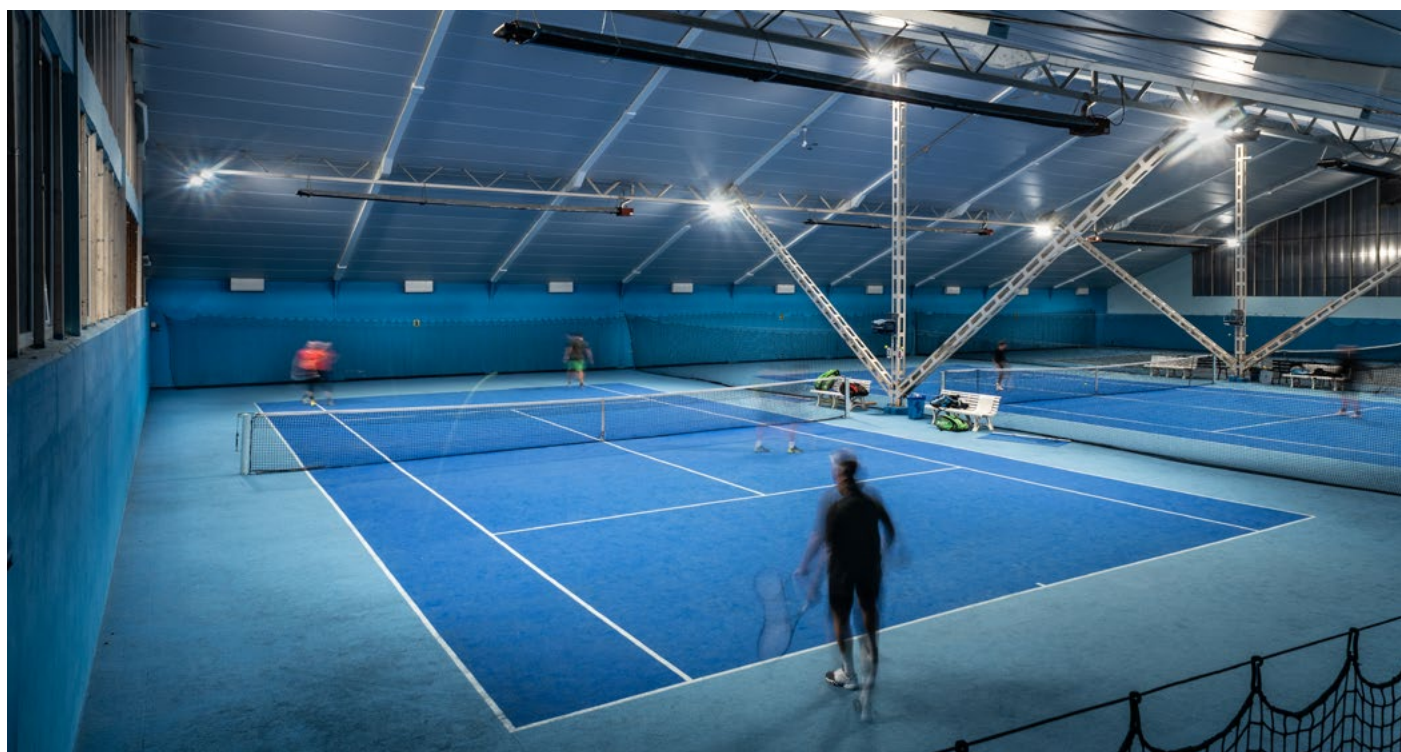

ALSO OUR WORK