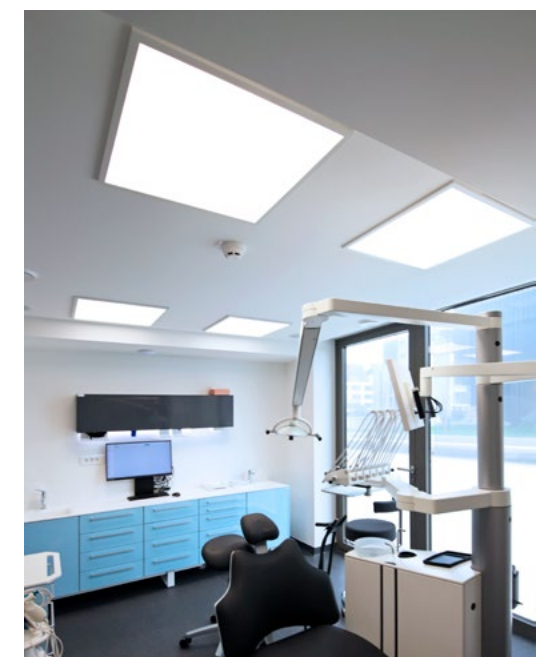

ALSO OUR WORK