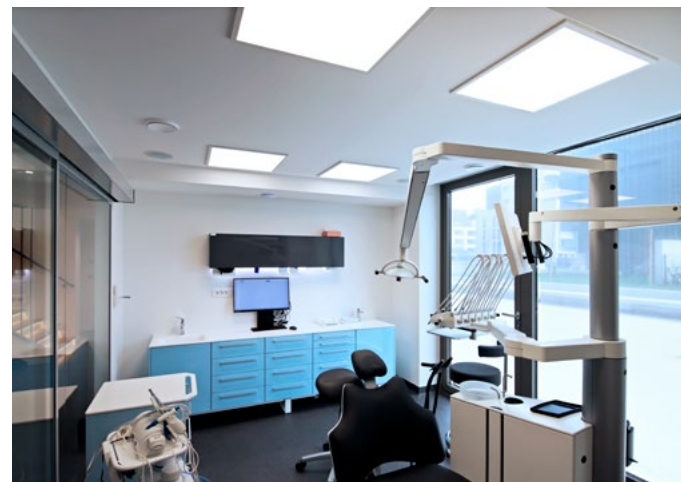

INTERIOR LIGHTING

QUADRO

A combination of the classic design of traditional office lights and state-of-the-art technology for the best user experience.

SCREEN

It complies with all applicable standards and regulations regarding operation in very clean rooms, which require easy cleaning and prevent the ingress of dust.

PANEL

Made of high quality materials, it allows easy installation and extremely consistent lighting.

R LUM

Ceiling lamp that provides optimal lighting and requires little maintenance.

R LUM WALL

Wall lamp for indoor lighting that provides optimal lighting and requires simple installation and little maintenance.

I LUM

Versatile linear light of top performance, which brings elegance and minimalism to any room.

D LUM GEN 3

It provides pleasant lighting with low glare and easy installation.