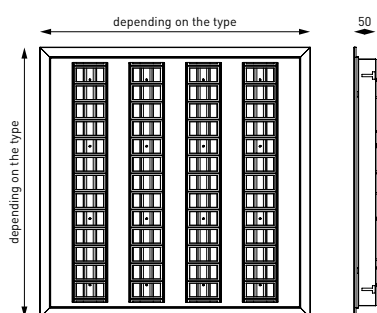

O LUM QUADRO