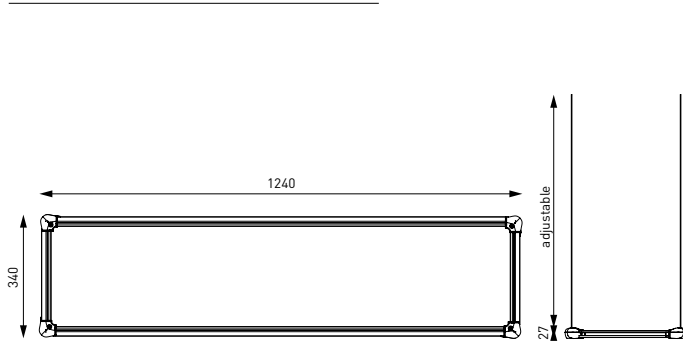

O LUM PANEL

R LUM

The latest validated data is available at www.lumenia.com.

PRODUCT DIMENSIONS

SKY LUM PENDANT 600

SKY LUM PENDANT 1200

SKY LUM WALL - BICOLOR EXTERNAL DRIVERS

SKY LUM WALL - INTERNAL DRIVER