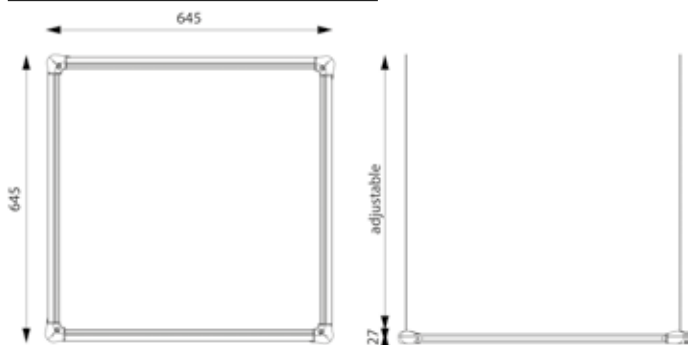

O LUM PANEL

R LUM

The latest validated data is available at www.lumenia.com.

PRODUCT DIMENSIONS

SKY LUM PENDANT 600

SKY LUM PENDANT 1200

SKY LUM WALL - BICOLOR EXTERNAL DRIVERS

SKY LUM WALL - INTERNAL DRIVER