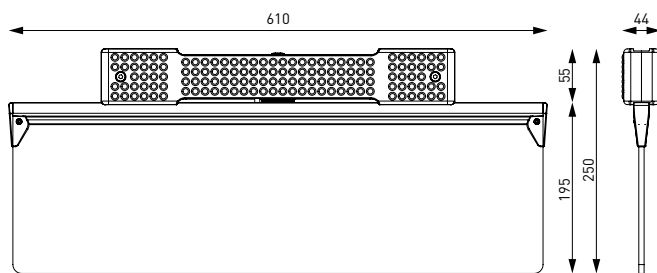

SKY LUM CEILING - INTERNAL DRIVER