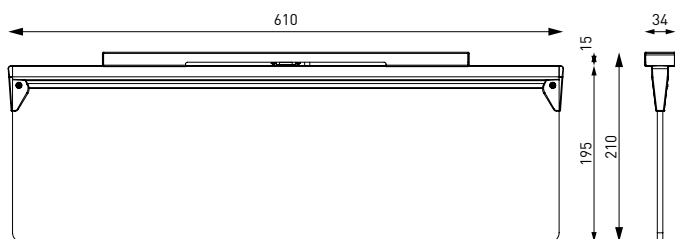

SKY LUM CEILING - BICOLOR EXTERNAL DRIVERS