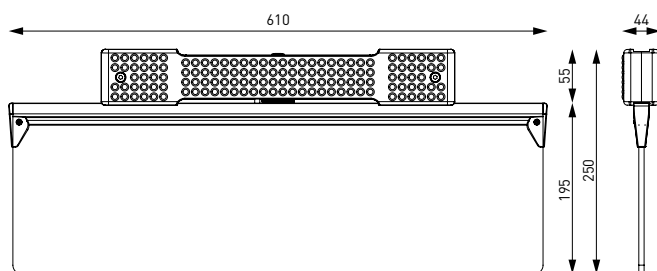

O LUM PANEL

R LUM

The latest validated data is available at www.lumenia.com.

PRODUCT DIMENSIONS

SKY LUM PENDANT 600

SKY LUM PENDANT 1200

SKY LUM WALL - BICOLOR EXTERNAL DRIVERS

SKY LUM WALL - INTERNAL DRIVER