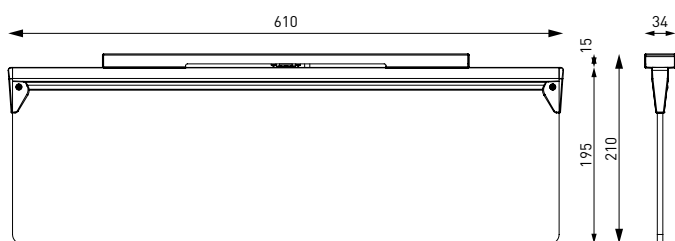

O LUM PANEL

R LUM

The latest validated data is available at www.lumenia.com.

PRODUCT DIMENSIONS

SKY LUM PENDANT 600

SKY LUM PENDANT 1200

SKY LUM WALL - BICOLOR EXTERNAL DRIVERS

SKY LUM WALL - INTERNAL DRIVER