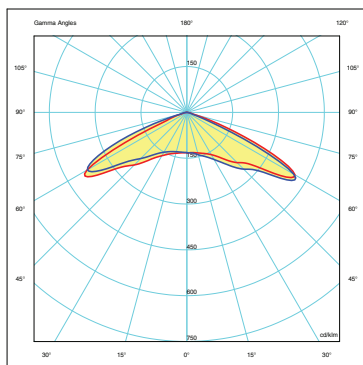

Heritage sites
Historical avenues and squares
Parks and gardens

ACCESSORIES

Mounting blend

DIMENSIONS

*All dimensions are in mm.

OPTIC

Wide symmetrical 130° light distribution, suitable for parks and walking areas.