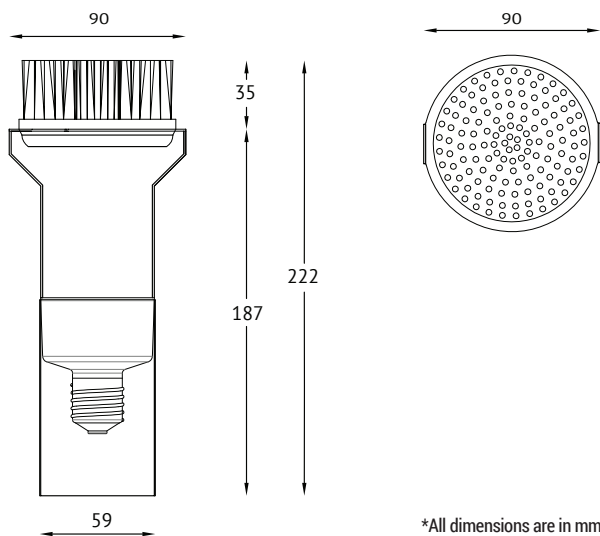

	T LUM
System efficacy	Up to 80 lm/W
Supply voltage	110-230 VAC
LED	8
Power	15-20 W
Luminous flux	1,104 - 1,522 lm
Power factor	> 0.97
Advisable installation height	Up to 4 m
Weight	2 kg
Lifetime L80B10	50,000 h
CCT	3,000 K or 4,000 K
CRI	≥ 70
Ingress protection	IP 65
Surge protection options	1-2 kV
Operating temperature	-40 °C to +55 °C
Electrical / Appliance class	Class II
Beam angle	130°
Colour (RAL)	RAL 9005
Housing material	Steel sheet housing with aluminium heat sink
Mounting	E27 socket
Warranty	3 years
Certificates	CE

Heritage sites
Historical avenues and squares
Parks and gardens

ACCESSORIES

Mounting blend

DIMENSIONS

*All dimensions are in mm.

OPTIC

Wide symmetrical 130° light distribution, suitable for parks and walking areas.